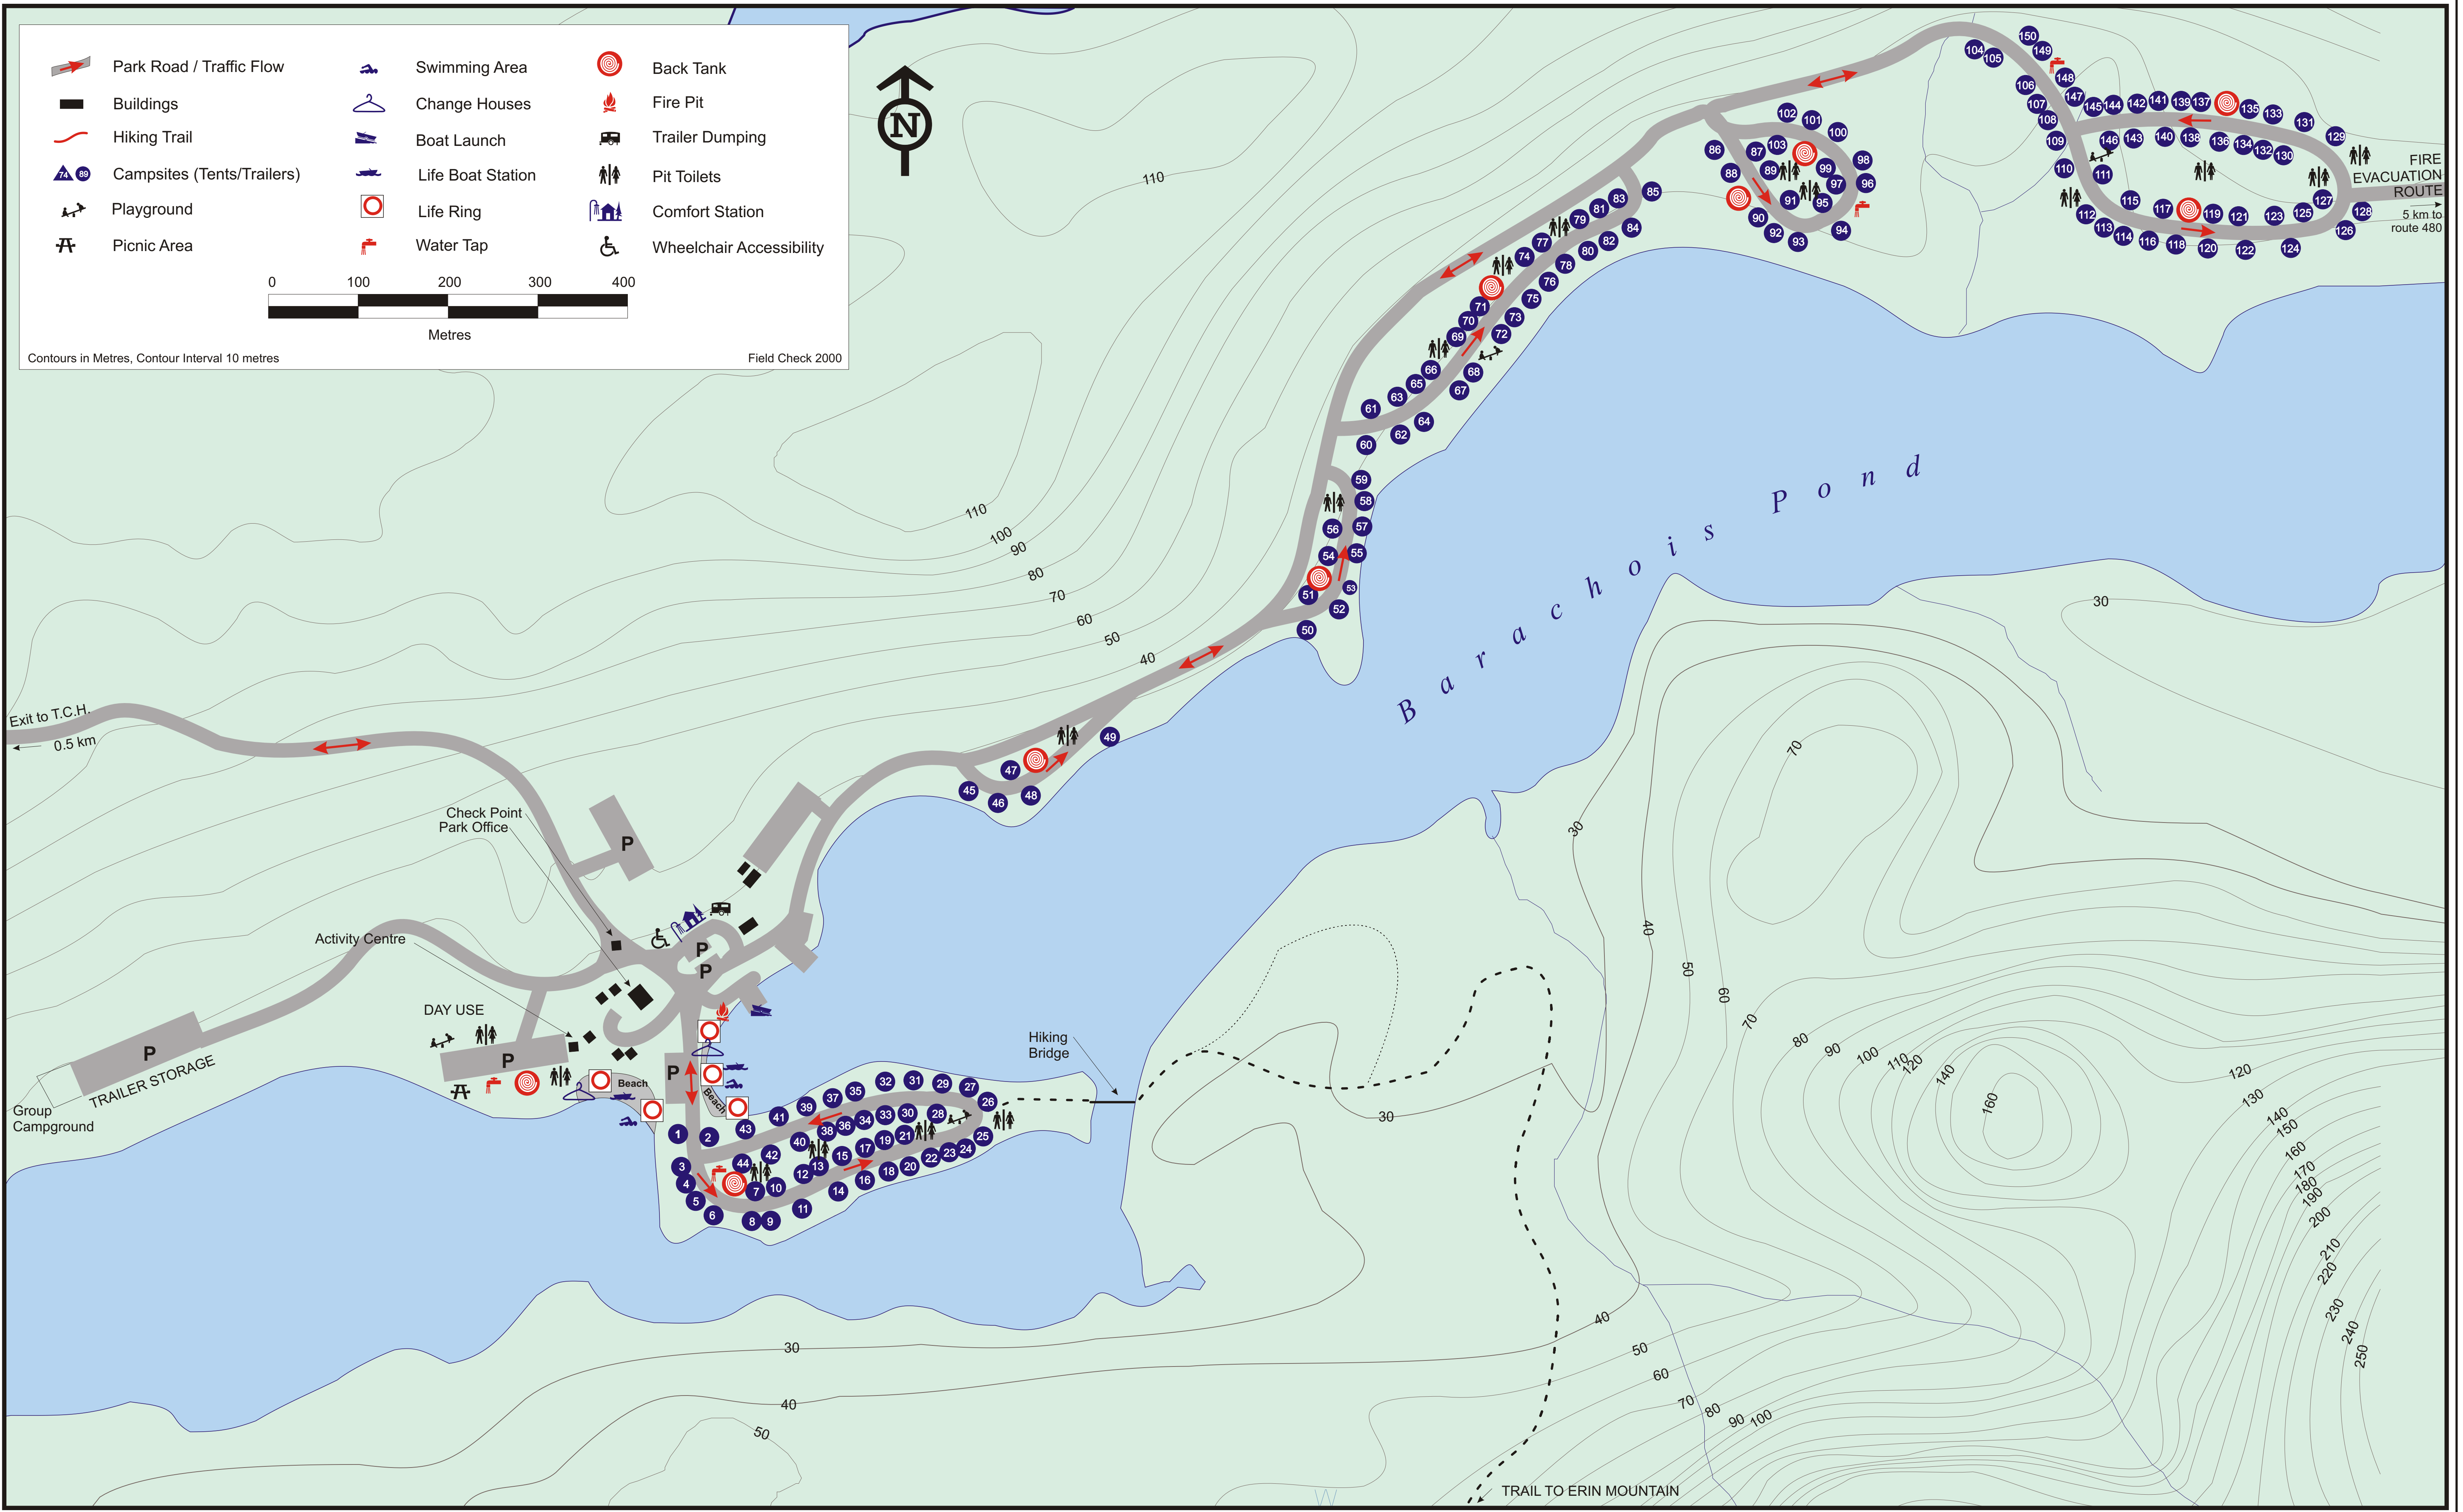

# BARACHOIS POND PROVINCIAL PARK

Park Road / Traffic Flow	Swimming Area	Back Tank
Buildings	Change Houses	Fire Pit
Hiking Trail	Boat Launch	Trailer Dumping
Campsites (Tents/Trailers)	Life Boat Station	Pit Toilets
Playground	Life Ring	Comfort Station
Picnic Area	Water Tap	Wheelchair Accessibility

0 100 200 300 400  
Metres

Contours in Metres, Contour Interval 10 metres Field Check 2000